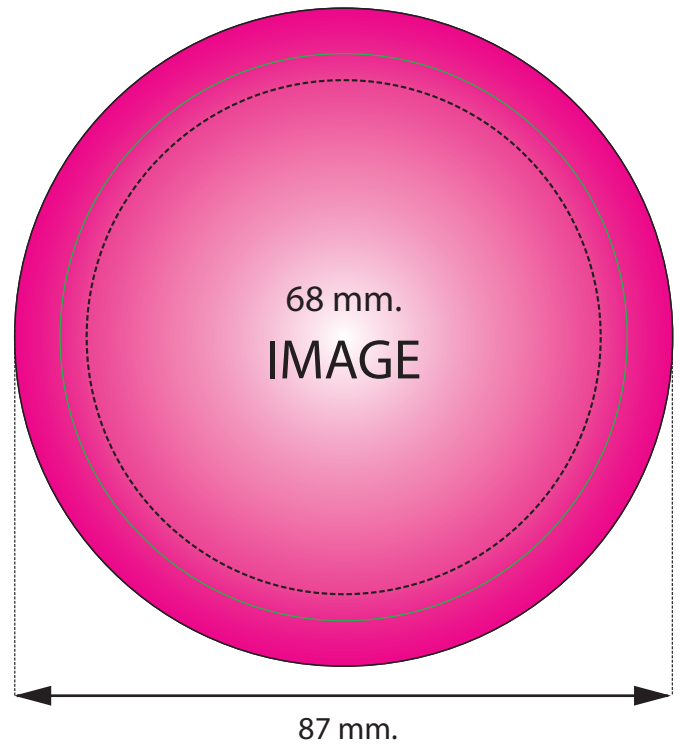

**25 mm Button**

**56 mm Button**

**31 mm Button**

**75 mm Button**

**37 mm Button**

**25 mm Button**

**31 mm Button**

**37 mm Button**

**56 mm Button**

**75 mm Button**

Image size, 22 mm.	Image size, 28 mm.	Image size, 33,5 mm.	Image size, 51,5 mm.	Image size, 68 mm.
Edge of the button, 25 mm.	Edge of the button, 31 mm.	Edge of the button, 37 mm.	Edge of the button, 56 mm.	Edge of the button, 75 mm.
Size for full bleed, 33 mm.	Size for full bleed, 41 mm.	Size for full bleed, 48 mm.	Size for full bleed, 66 mm.	Size for full bleed, 87 mm.
Paper size, 33 mm.	Paper size, 41 mm.	Paper size, 48 mm.	Paper size, 66 mm.	Paper size, 87 mm.