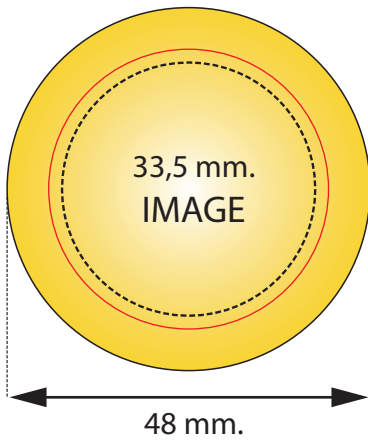

**25 mm Button**

**56 mm Button**

**31 mm Button**

**75 mm Button**

**37 mm Button**

**25 mm Button**

**31 mm Button**

**37 mm Button**

**56 mm Button**

**75 mm Button**

Image size, 22 mm.	Image size, 28 mm.	Image size, 33,5 mm.	Image size, 51,5 mm.	Image size, 68 mm.
Edge of the button, 25 mm.	Edge of the button, 31 mm.	Edge of the button, 37 mm.	Edge of the button, 56 mm.	Edge of the button, 75 mm.
Size for full bleed, 33 mm.	Size for full bleed, 41 mm.	Size for full bleed, 48 mm.	Size for full bleed, 66 mm.	Size for full bleed, 87 mm.
Paper size, 33 mm.	Paper size, 41 mm.	Paper size, 48 mm.	Paper size, 66 mm.	Paper size, 87 mm.