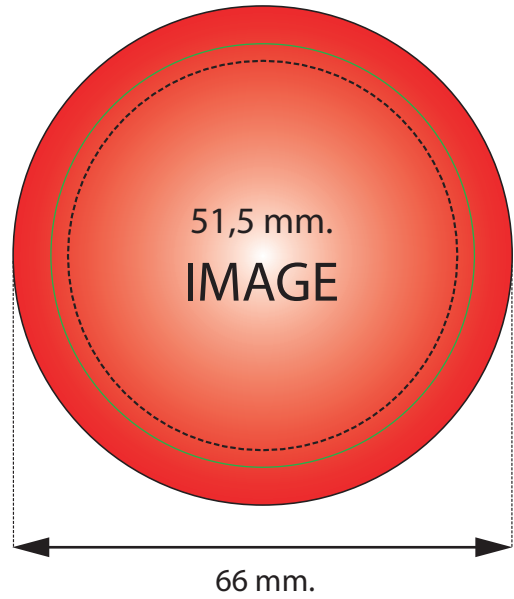

**25 mm Button**

**56 mm Button**

**31 mm Button**

**75 mm Button**

**37 mm Button**

**25 mm Button**

**31 mm Button**

**37 mm Button**

**56 mm Button**

**75 mm Button**

Image size, 22 mm.	Image size, 28 mm.	Image size, 33,5 mm.	Image size, 51,5 mm.	Image size, 68 mm.
Edge of the button, 25 mm.	Edge of the button, 31 mm.	Edge of the button, 37 mm.	Edge of the button, 56 mm.	Edge of the button, 75 mm.
Size for full bleed, 33 mm.	Size for full bleed, 41 mm.	Size for full bleed, 48 mm.	Size for full bleed, 66 mm.	Size for full bleed, 87 mm.
Paper size, 33 mm.	Paper size, 41 mm.	Paper size, 48 mm.	Paper size, 66 mm.	Paper size, 87 mm.